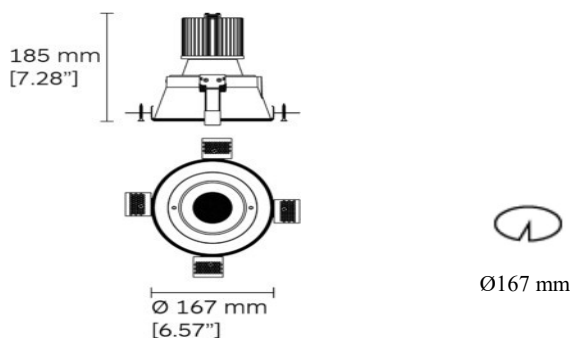

ONOK LUCE

PUNTO 167 ADJUSTABLE ROUND

REF: 00-446

DESCRIPTION

Punto ADJUSTABLE Round features visual simplicity seamless shape designed for excellent visual comfort versions include full directional light adjustability for maximum versatility keeping a homogeneous appearance. Available in trim and trimless versions luminaire body in lightweight cast aluminium. Easy relamping tool-free via removable lamp front ring by twist and lock action. Adjustable version tiltable vertically 0-25° tilt and rotatable horizontally 350°. Application areas: retail, hotels, restaurants, hospitals, gyms.

PRODUCT CODE	LIGHT SOURCE CODE	LED POWER	VOLTAGE	-	CRI	CCT	IP
00-446	AR111	15W	12V/220-230V		80	2700-3000- 4000-6500K	20
		18W	12V/220-230V		80	2700-3000- 4000-6500K	20
		20W	12V/220-230V		80	2700-3000- 4000-6500K	20