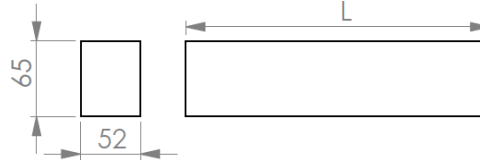

LINEER DATASHEET

MODEL /SIZE	LINEER
INTERIOR/EXTERIOR	INTERIOR
LED	CREE / SAMSUNG / SEOUL
POWER	28W
CCT	2700K-3000K-4000K-6500K
CRI	80+
VOLTAGE	180-265 VAC
BEAM ANGLE	120°
LUMEN OUTPUT	3136LM
STORAGE TEMPERATURE	-40C / +80C
OPERATING TEMPERATURE	-40C / +60C
CONTROL	ON-OFF / DALI
DIMENSIONS (mm)	W/H: 52/65
HOUSING	EXT ALU, UV STABILIZED PMMA
CABLES	RUBBER
WARRANTY	5 YEARS
IP	20

GAMMA ANGLES:

120°