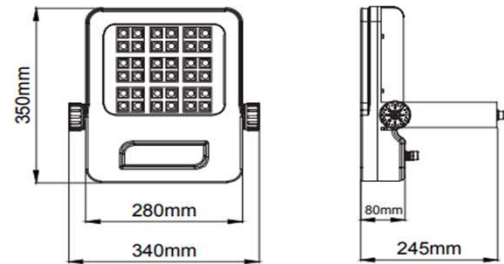

Mini Hercules

LED A A+ A++

MINI HERCULES /HL-PRJE-16935

- Led projector luminaire with symmetrical light output.
- Corrosion resistant aluminum injection housing.
- It has a bracket mounting system.
- 220-240V / 50-60Hz energy input.
- Smart cooling design with internal cooling pins.
- Narrow, medium, wide, very wide and oval angle options are available.
- Illumination is provided up to 20 meters high.
- DALI and 1-10V Dim options are available.
- Optionally, jumper between luminaires can be made with 2 cable entry terminals.
- IP protection is ensured with silicone gaskets.
- All external screws are stainless steel.
- Corrosion and salt resistant thanks to double layer polyester powder coating.
- Efficiency up to 139lm/W.
- High color matching: <3 SDCM
- Dynamic white and RGBW options are available.

LED POWER	81W
SYSTEM POWER	84W
Light Color Source	RGBW 4 in 1 Power Led
IP	66
DALI DIMMING OPTION	YES
LED Quantity	12LED
Digital Interface	Standard DMX protocol