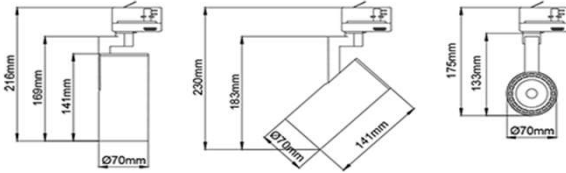

RAY MINI

- *Die-cast aluminium body.
- *Mains voltege: 220-240V / 50-60Hz.
- *Clever thermal design.
- *With 3-phase universal track adaptor.
- *1-10V, DALI and switch dimming options available upon request.
- *Clear safety glass.
- *Basic colours: white, black, and special color options.
- *Honeycomb filter, barn door, colour filter, antiglare screen and visor accesories available.
- *Narrow, medium and wide beam angle options available with rotationally symmetric light distribution.

ray mini /HL-PRSR-17160

LED POWER		133
SYSTEM POWER		14W
LUMEN OUTPUT FROM FIXTURE CRI>80	3000K	1517Lm
	4000K	1610Lm
LUMEN OUTPUT FROM FIXTURE CRI>90	3000k	1365Lm
	4000k	1450Lm
BASIC COLOURS		WHITE
		BLACK
MAINS VOLTEGE		220-240V / 50-60HZ
DALI DIMMING OPTION		YES