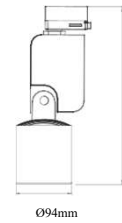

Mini Lale

Mini Lale /PRSR-31850

*Die-cast aluminium body.

*Mains voltage: 220-240V / 50-60Hz.

*Clever thermal design.

*With 3-phase universal track adaptor.

*1-10V, DALI and switch dimming options available upon request.