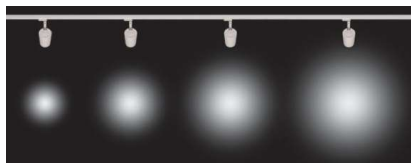

Mini Lale /PRSR-31850

*Die-cast aluminium body.

*Mains voltage: 220-240V / 50-60Hz.

*Clever thermal design.

*With 3-phase universal track adaptor.

*1-10V, DALI and switch dimming options available upon request.

*Clear safety glass.

*Basic colours: white, black, silver, dark silver and special color options.

*Honeycomb filter, barn door, colour filter, antiglare screen and visor accessories available.

*Narrow, medium and wide beam angle options available with rotationally symmetric light distribution.

LED POWER	29W	
SYSTEM POWER	30W	
LUMEN OUTPUT FROM FIXTURE CRI>80	3000K	3500Lm
	4000K	3715Lm
LUMEN OUTPUT FROM FIXTURE CRI>90	3000k	3150Lm
	4000k	3340Lm
BASIC COLOURS	WHITE	
	BLACK	
MAINS VOLTAGE	220-240V/50-60HZ	
DALI DIMMING OPTION	YES