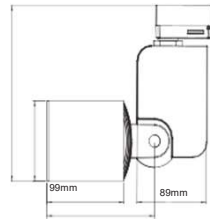

Mini Lale

Mini Lale /PRSR-31850

*Die-cast aluminium body.

*Mains voltage: 220-240V / 50-60Hz.

*Clever thermal design.

*With 3-phase universal track adaptor.

*1-10V, DALI and switch dimming options available upon request.

LED POWER	29W	
SYSTEM POWER	30W	
LUMEN OUTPUT FROM FIXTURE CRI>80	3000K	3500Lm
	4000K	3715Lm
LUMEN OUTPUT FROM FIXTURE CRI>90	3000k	3150Lm
	4000k	3340Lm
BASIC COLOURS	WHITE	
	BLACK	
MAINS VOLTAGE	220-240V/50-60HZ	
DALI DIMMING OPTION	YES	