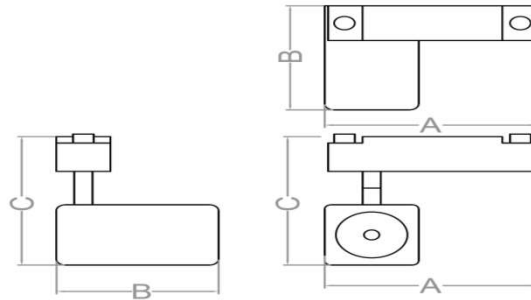

Focos LED

30W LED spotlight for installation on a three-phase track, easily thanks to the integrated clamp with phase selector. Suitable for universal rail.

Equipped with a high intensity PHILIPS LED chip, it offers a luminous flux of 3000 lumens, with a luminous angle of 30°.

Dimensions: Ø155x175x90mm

Temperature Range (°C): -20° C +40° C

Focos LED Carril K /PRSR-FCTKN30W

Led power	29W	
System power	30W	
Lumen output from fixture CRI>80	3000K	2880Lm
	4000K	3000Lm
	6500k	3000Lm
Basic colors	white	
	black	
Mains voltage	100-240v	
protection index IP	20	
Dimensions AXBXC	155X175X90mm	
LED Life (H)	25000h	