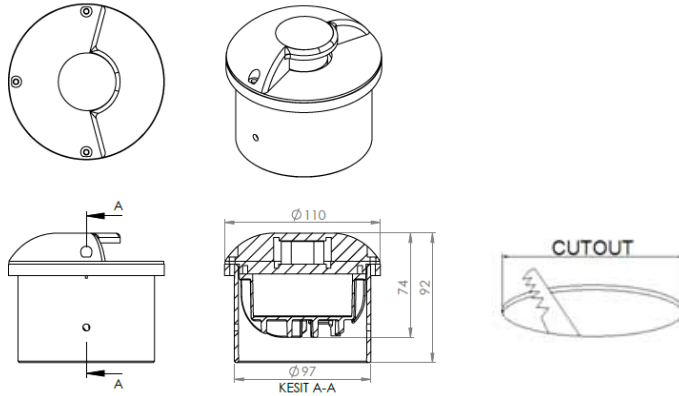

TALI DATASHEET

MODEL /SIZE	TALI
INTERIOR/EXTERIOR	INTERIOR / EXTERIOR
LED	CREE / SAMSUNG / SEOUL
POWER	7W
CCT	2700K-3000K-4000K
CRI	80+
VOLTAGE	180-265 VAC
BEAM ANGLE	135°
LUMEN OUTPUT	180LM
STORAGE TEMPERATURE	-40C / +80C
OPERATING TEMPERATURE	-40C / +60C
CONTROL	ON-OFF
DIMENSIONS (mm)	Q/H: 110/74
PANEL CUT OUT (mm)	Q: 98
HOUSING	DIE ALU, PMMA
CABLES	RUBBER
WARRANTY	5 YEARS
IP	67

GAMMA ANGLES: