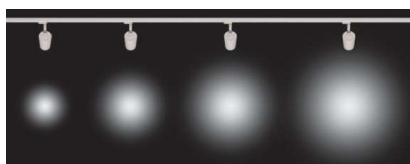

Ray

Ø94mm

Mini Lale /PRSR-18160

*Die-cast aluminium body.

*Mains voltage: 220-240V / 50-60Hz.

*Clever thermal design.

*With 3-phase universal track adaptor.

*1-10V, DALI and switch dimming options available upon request.

*Clear safety glass.

*Basic colours: white, black, and special color options.

*Honeycomb filter, barn door, colour filter, antiglare screen and visor accessories available.

*Narrow, medium and wide beam angle options available with rotationally symmetric light distribution.

LED POWER	29W	
SYSTEM POWER	30W	
LUMEN OUTPUT FROM FIXTURE CRI>80	3000K	3495Lm
	4000K	3710Lm
LUMEN OUTPUT FROM FIXTURE CRI>90	3000k	3145Lm
	4000k	3340Lm
BASIC COLOURS	WHITE	
	BLACK	
MAINS VOLTEGE	220-240V/50-60HZ	
DALI DIMMING OPTION	YES	