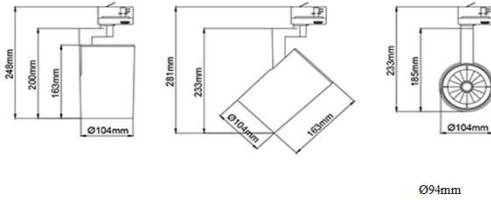

Ray

Ø94mm

Mini Lale /PRSR-18160

*Die-cast aluminium body.

*Mains voltage: 220-240V / 50-60Hz.

*Clever thermal design.

*With 3-phase universal track adaptor.

*1-10V, DALI and switch dimming options available upon request.

LED POWER	29W	
SYSTEM POWER	30W	
LUMEN OUTPUT FROM FIXTURE CRI>80	3000K	3495Lm
	4000K	3710Lm
LUMEN OUTPUT FROM FIXTURE CRI>90	3000k	3145Lm
	4000k	3340Lm
BASIC COLOURS	WHITE	
	BLACK	
MAINS VOLTEGE	220-240V/50-60HZ	
DALI DIMMING OPTION	YES	