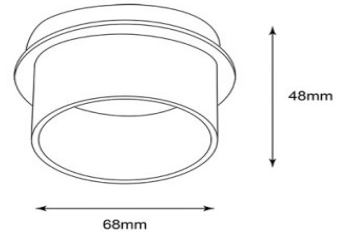

Shana

CE IP23 EXT   85°C  120  300  45°  0.75

shana/HL-SP17416

Fixed Round Modulo Bezels White

The high lightoutput of the new GU5,3/GU10 lamps

Max power 50w

Size 60*48mm

Dali/leading -Trailing edge/1-10v DC/PWM dimmable drivers options upon request .

Other colour temperatures K or CRI are available upon request

Lighting source	GU5,3/GU10
Basic colors	white/Gold
Material	Aluminium
protection index IP	20
Size	68*48mm